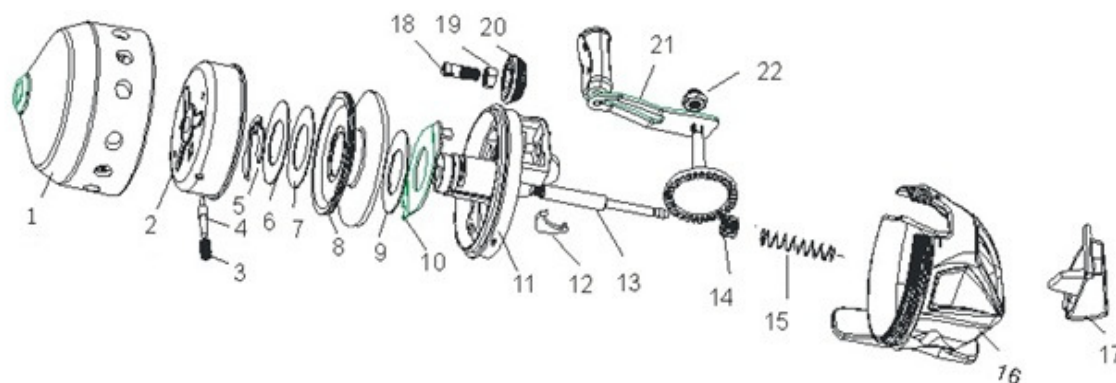

Shakespeare®

MODEL ALPHASC

SKP-SC-ALPHASC-00

ITEM	DESCRIPTION	SAP#	ITEM	DESCRIPTION	SAP#	ITEM	DESCRIPTION	SAP#
1	FRONT COVER ASM	1348026	9	KEY WASHER	1348034	17	THUMB BUTTON	1348042
2	P.U.H. ASM	1348027	10	SPRING WASHER	1348035	18	DRAG SCREW	1348043
3	PIN SPRING	1348028	11	FRAME ASM	1348036	19	DRAG NUT	1322440
4	PICK UP PIN	1348029	12	A/R PAWL	1348037	20	DRAG KNOB	1348044
5	RETAINING RING	1348030	13	MAIN SHAFT	1348038	21	HANDLE ASM	1348045
6	KEY WASHER	1348031	14	PINION	1348039	22	HANDLE NUT	1322443
7	DRAG WASHER	1348032	15	MAIN SHAFT SPRING	1348040			
8	SPOOL ASM	1348033	16	REAR COVER	1348041			